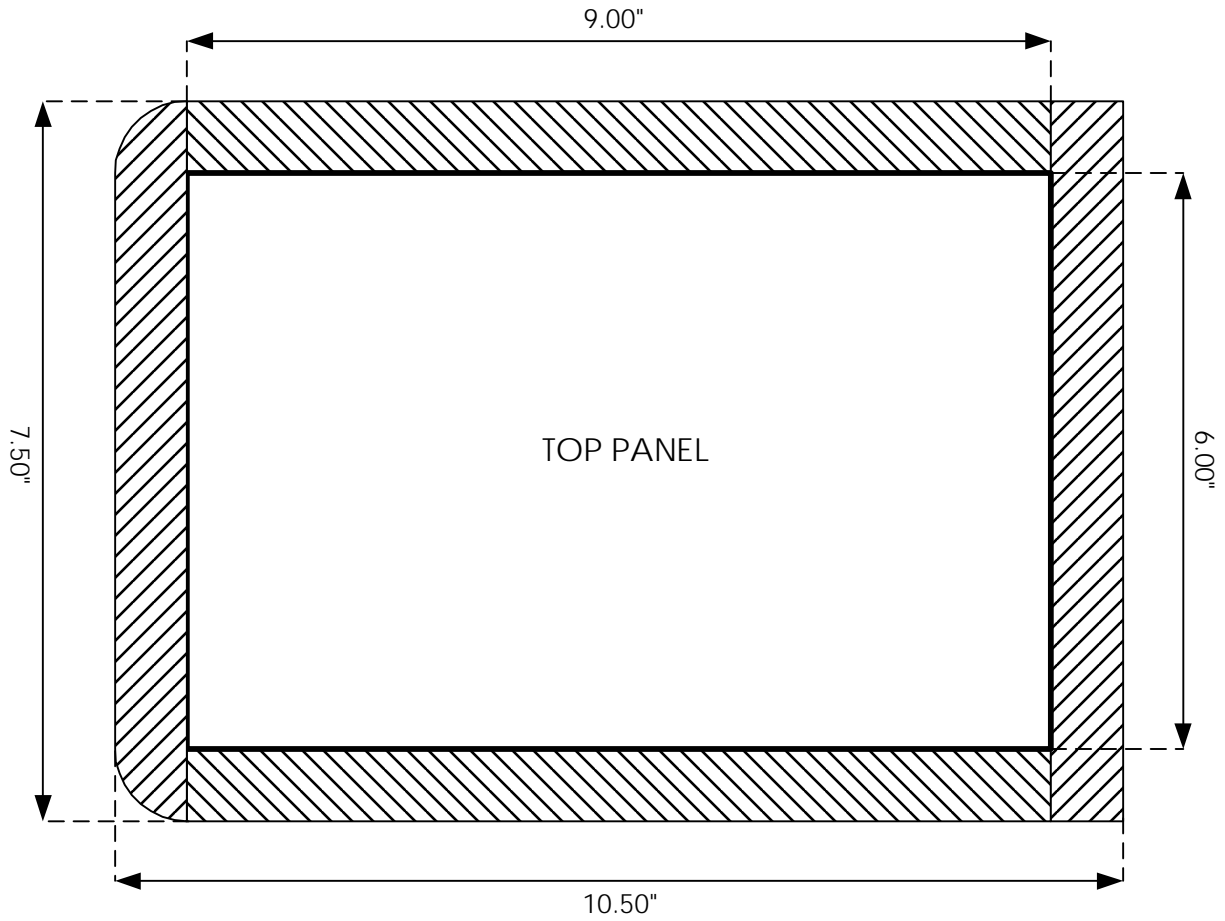

DAYTON RS150S-8 / AURUM CANTUS G2Si

FRONT VIEW

DAYTON RS150S-8 / AURUM CANTUS G2Si

SIDE VIEW

DAYTON RS150S-8 / AURUM CANTUS G2Si

TOP VIEW