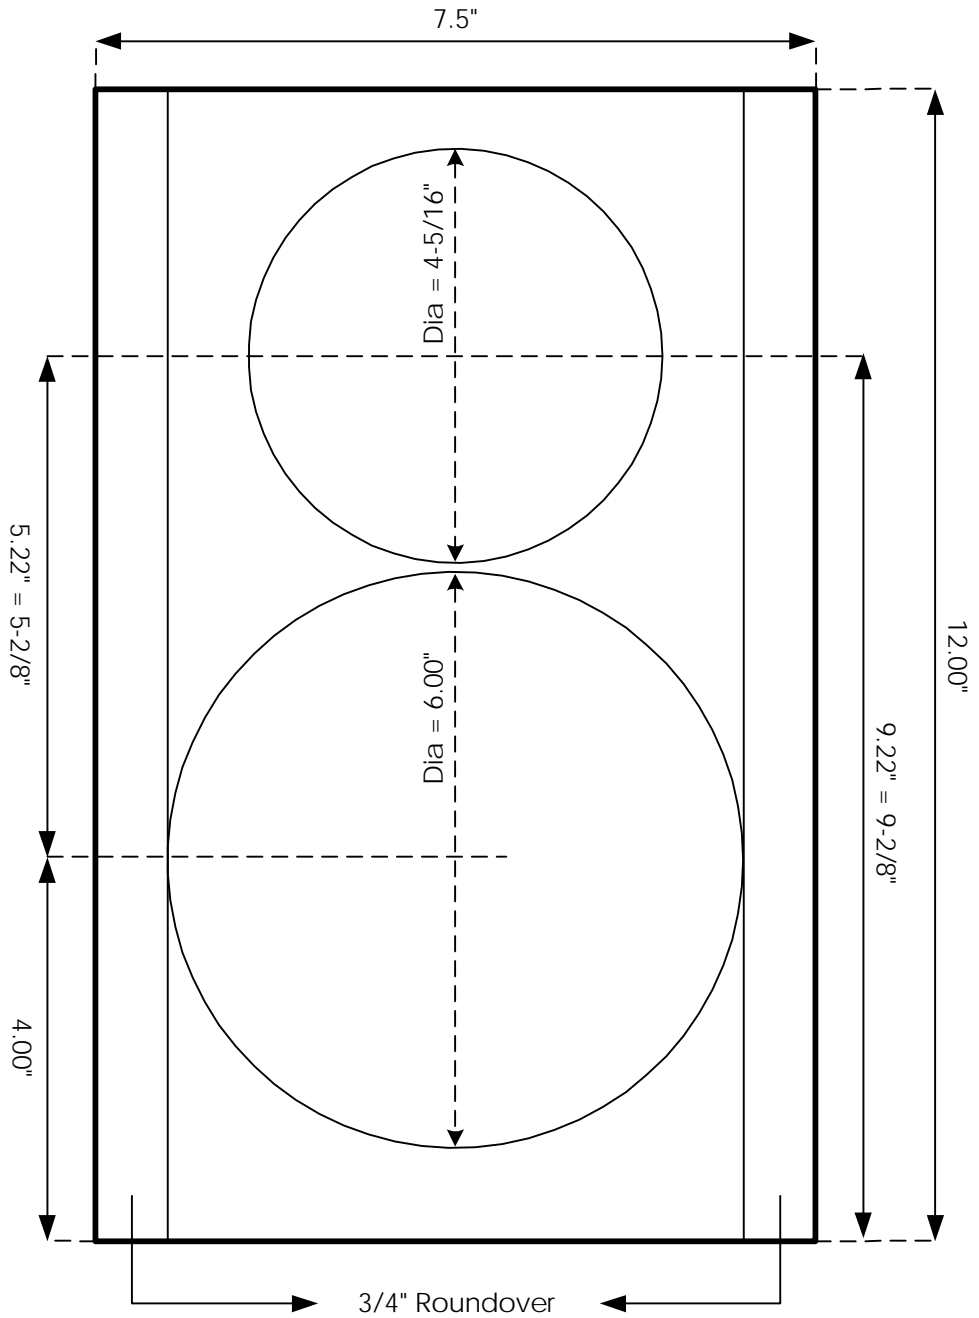

DAYTON RS150S-8 / AURUM CANTUS G2Si

FRONT VIEW

DAYTON RS150S-8 / AURUM CANTUS G2Si

SIDE VIEW

DAYTON RS150S-8 / AURUM CANTUS G2Si

TOP VIEW